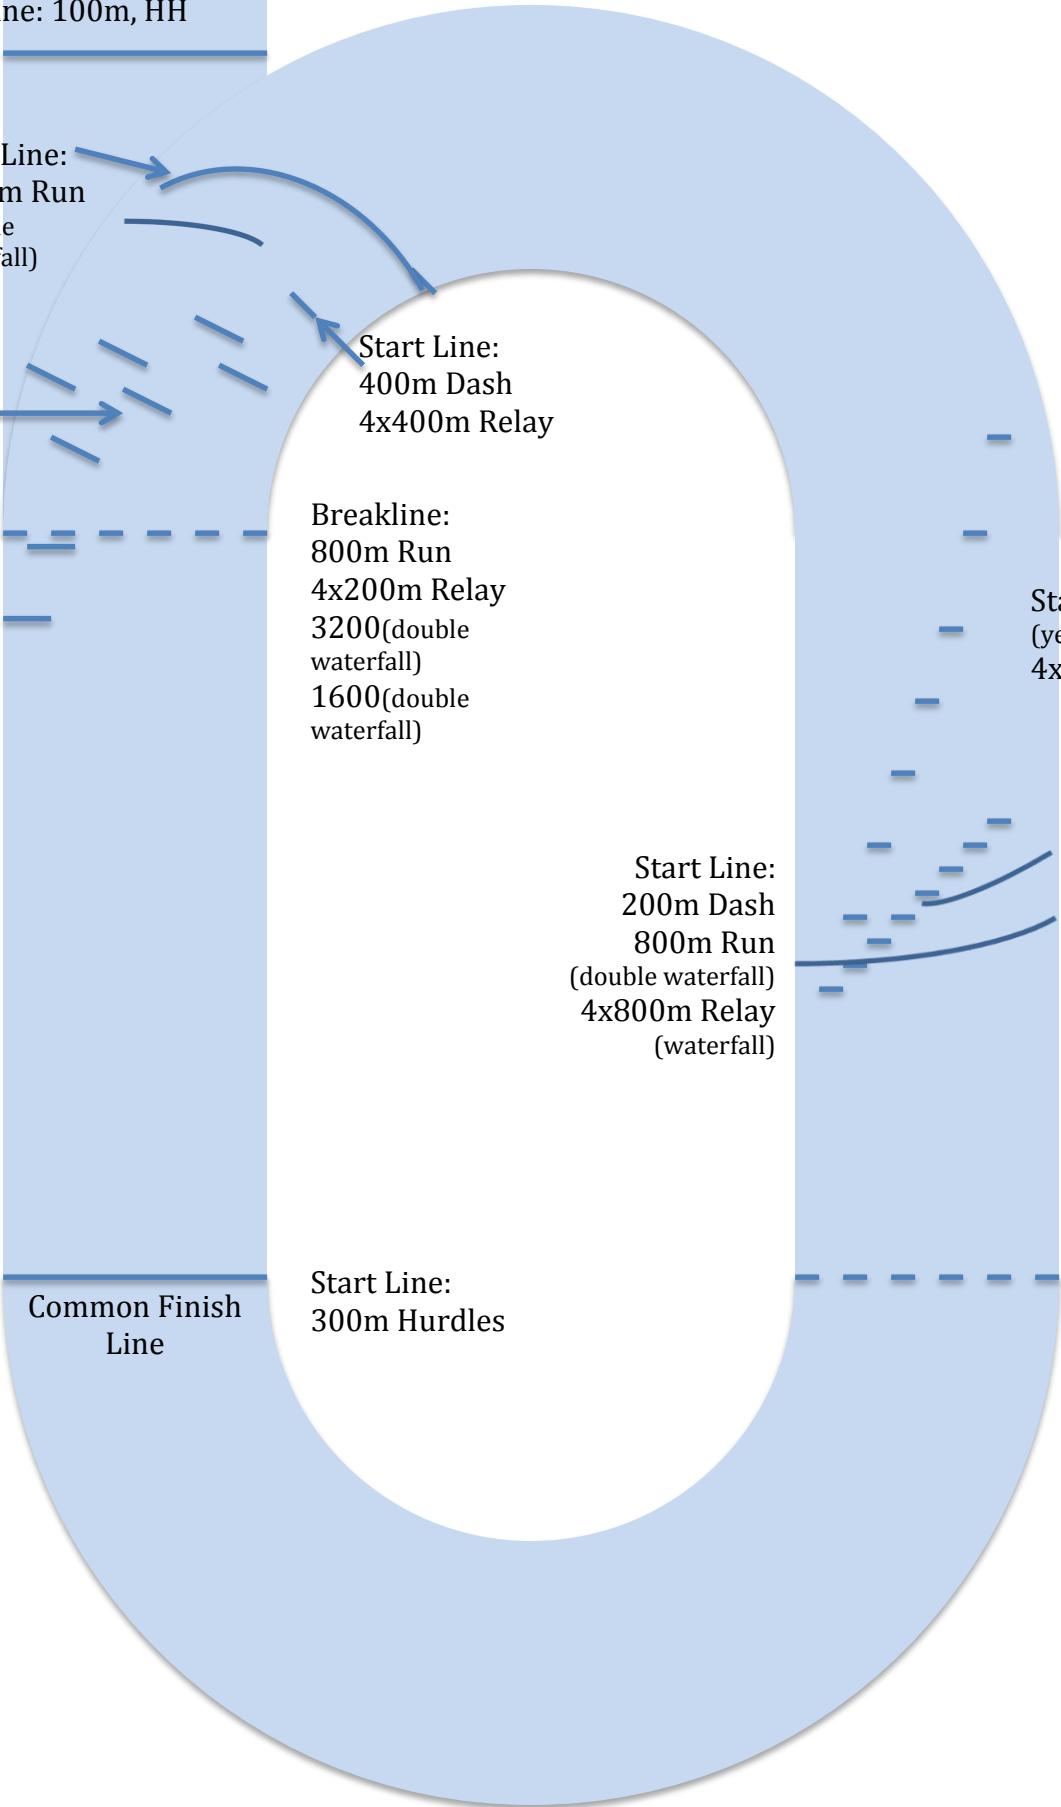

Start Line: 110m HH

Start Line: 100m, HH

Start Line:  
1600m Run  
(double waterfall)

Start line  
(black):  
4x100  
1600 SMR

Start Line:  
400m Dash  
4x400m Relay

Breakline:  
800m Run  
4x200m Relay  
3200(double waterfall)  
1600(double waterfall)

Start Line  
(yellow):  
4x200m Relay

STANDS

Start Line:  
200m Dash  
800m Run  
(double waterfall)  
4x800m Relay  
(waterfall)

Start Line:  
3200m Run  
(double waterfall)

Common Finish  
Line

Start Line:  
300m Hurdles

Breakline:  
400m Dash  
4x400m Relay

EXCHANGE ZONES

(Fly)  
**Zone 2:**  
4x200  
**Zone 3:**  
4x100

(Non-Staggered)  
**Zone 2:**  
4x800  
**Zone 3:**  
4x400

(Fly)  
**Zone 1:**  
1600 SMR  
**Zone 2:**  
4x100

(Non-Staggered)  
**Zone 2:**  
4x400  
**Zone 3:**  
4x200  
4x800  
1600 SMR

(Non-Staggered)  
**Zone 1:**  
4x800  
4x400  
**Zone 2:**  
1600 SMR

STANDS

Common Finish Line

(Fly)  
**Zone 1:**  
4x100  
4x200